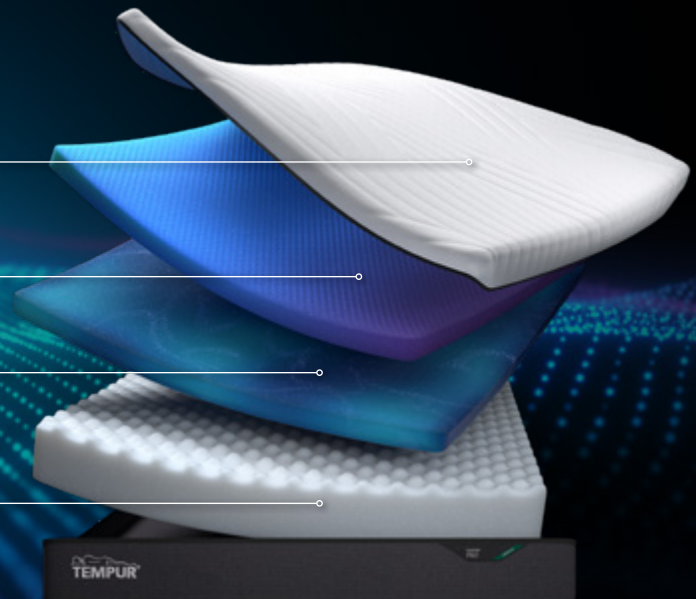

TEMPUR Adapt® Material

The original pressure-relieving, body-conforming and motion-absorbing TEMPUR® Technology made even more resilient and long lasting

TEMPUR DuraBase™ Technology

High-quality base technology working with the layers above to ensure long-lasting comfort and support

10-YEAR GUARANTEE

QUICK REFRESH COVER

NO TURN

WASHABLE COVER

Choose your TEMPUR Pro® Adapt™ model

With our simple step-up system, you can choose the model height that's right for you. With each step-up, you'll add more thickness – meaning more TEMPUR® Material and more luxurious comfort and body conforming support.

Pro Luxe

At a 32cm in base height, our TEMPUR Pro® Adapt Luxe is our top-of-the-line model for the ultimate comfort and support. With an additional 2cm of TEMPUR® Material woven in, this pillowy soft and quilted cover offers added luxurious comfort.

Pro Plus

At 27cm in base height, the TEMPUR Pro® Adapt Plus SoftQuilt has a generous level of TEMPUR® Material inside for unique comfort and body conforming support. With an additional 2cm of TEMPUR® Material woven in, this pillowy soft and quilted cover offers added luxurious comfort.

Pro

At 23cm in base height, TEMPUR Pro® Adapt offers the signature TEMPUR® feeling that gently conforms to your body for perfect comfort and support. With an additional 2cm of TEMPUR® Material woven in, this pillowy soft and quilted cover offers added luxurious comfort.