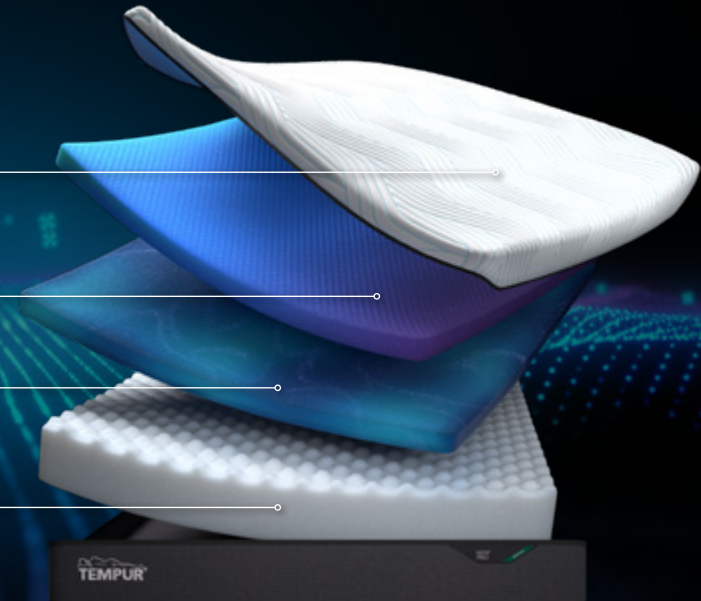

Pro Luxe

At a full 30cm in height, our TEMPUR Pro® Luxe SmartCool™ brings all the luxury TEMPUR® can offer – our top-of-the-line model for the ultimate comfort and support.

Pro Plus

At 25cm in height, the TEMPUR Pro® Plus SmartCool™ has a generous level of TEMPUR® Material inside for unique comfort and body conforming support.

Pro

At 21cm in height, TEMPUR Pro® SmartCool™ offers the signature TEMPUR® feeling that gently conforms to your body for perfect comfort and support.

THE ALL NEW TEMPUR PRO

Visit the TEMPUR website to discover the entire Collection, available at these premium retailers.